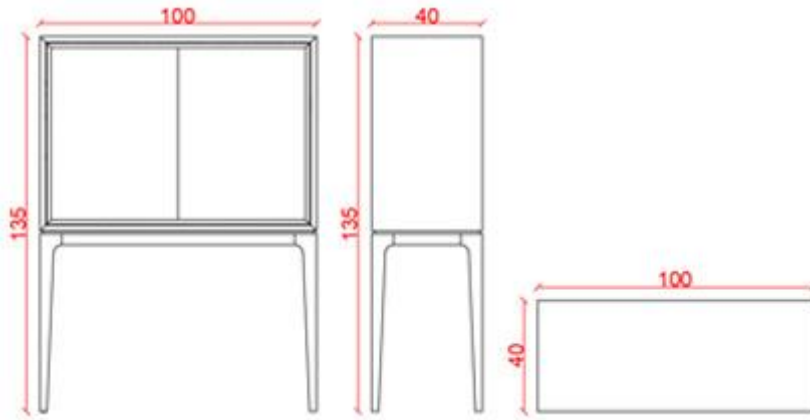

ROYAL DESIGN

Finishes: