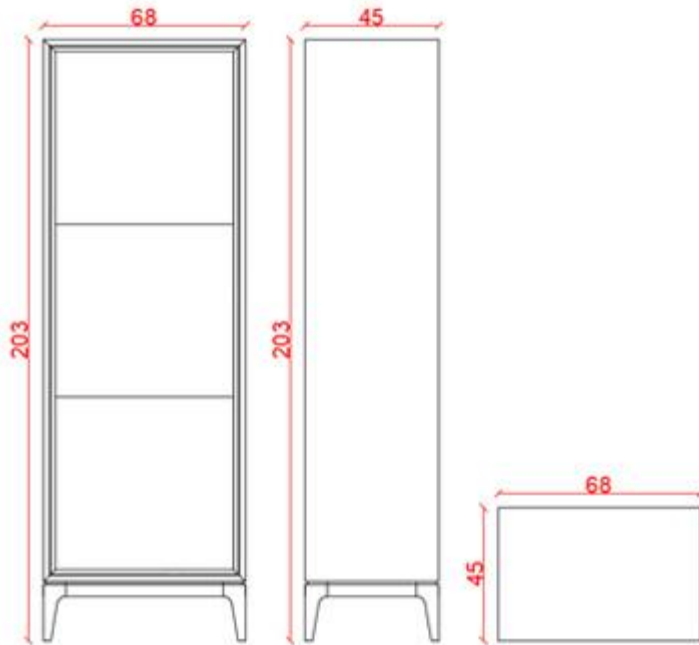

ROYAL DESIGN

Finishes: