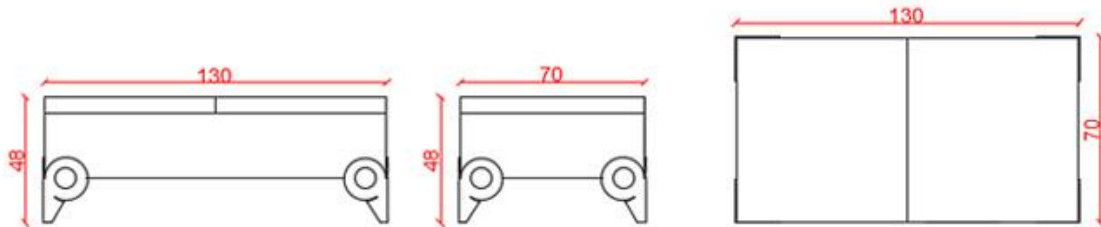

ROYAL DESIGN