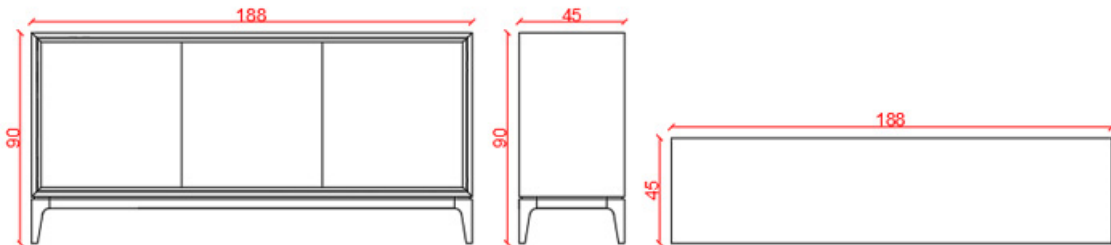

ROYAL DESIGN

Finishes: