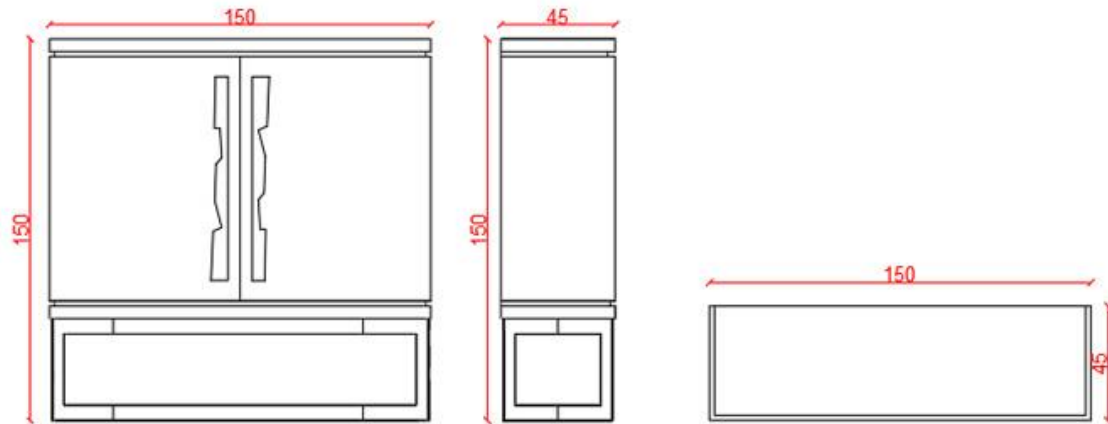

ROYAL DESIGN

BOSTON SIDEBOARD 4 DOORS 6 DRAWERS

Product description:

Ref. RD-1801-D

Boston sideboard 4 doors and 6 drawers. Made of walnut wood with bronze handles.

Sizes:

- 150x45x150H

ROYAL DESIGN