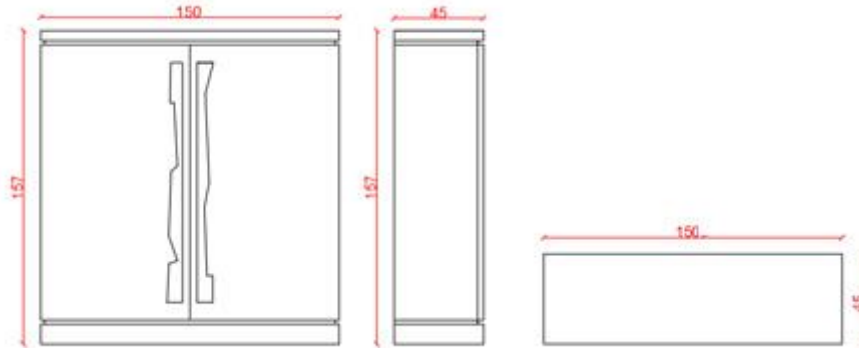

ROYAL DESIGN

BOSTON COCKTAIL CABINET

Product description:

Ref. RD-1800-D

Boston removable cocktail cabinet 2 doors. Made of walnut wood with bronze handles.

Medidas:

- 150x45x157H

ROYAL DESIGN